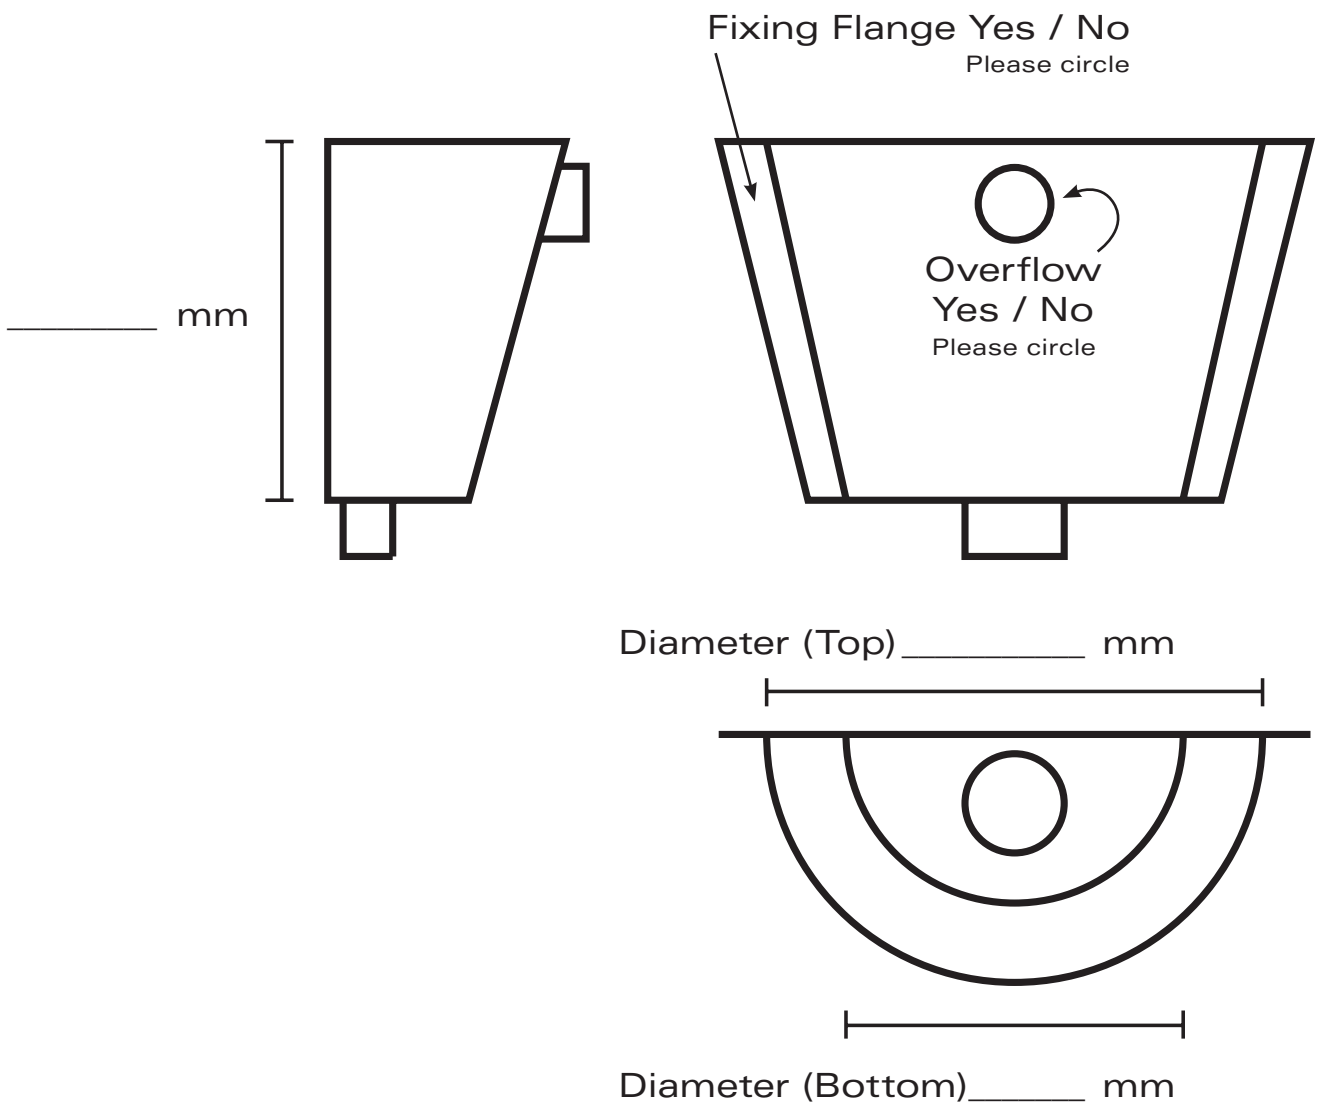

Conical Rainhead

Material: _____

Gauge: _____

Colour: _____

Pop Size: _____

Pop Location: _____

Please fill out this interactive pdf with your dimensions and either email to dragan@centralmetals.com.au or fax to Central Metals on (08) 9244 1944